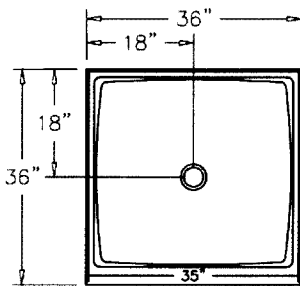

32" x 60" Left Drain Single Threshold
RO-60 1/8"

32" x 60" Right Drain Single Threshold

36" x 36" Single Threshold
RO-36 1/8"

36" Neo Angle

34" x 48" Single Threshold
RO-48 1/8"

38" Neo Angle

32" x 48" Single Threshold
RO-48 1/8"

42" Neo Angle

Threshold Width-3"
Drain size-3 1/4"