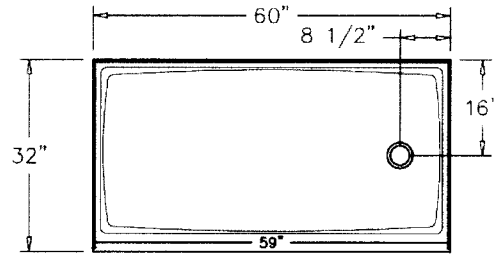

32" x 60" Left Drain Single Threshold
RO-60 1/8"

32" x 60" Right Drain Single Threshold

36" x 36" Single Threshold
RO-36 1/8"

36" Neo Angle

34" x 48" Single Threshold
RO-48 1/8"

38" Neo Angle

32" x 48" Single Threshold
RO-48 1/8"

42" Neo Angle

Threshold Width-3"
Drain size-3 1/4"