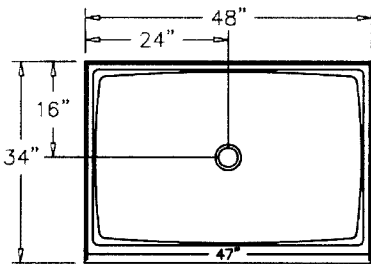

32" x 60" Left Drain Single Threshold
RO-60 1/8"

32" x 60" Right Drain Single Threshold

36" x 36" Single Threshold
RO-36 1/8"

36" Neo Angle

34" x 48" Single Threshold
RO-48 1/8"

38" Neo Angle

32" x 48" Single Threshold
RO-48 1/8"

42" Neo Angle

Threshold Width-3"
Drain size-3 1/4"