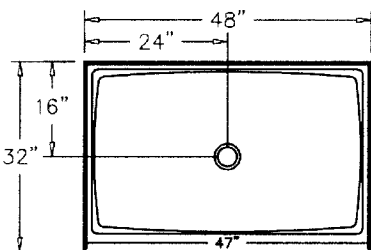

32" x 60" Left Drain Single Threshold
RO-60 1/8"

32" x 60" Right Drain Single Threshold

36" x 36" Single Threshold
RO-36 1/8"

36" Neo Angle

34" x 48" Single Threshold
RO-48 1/8"

38" Neo Angle

32" x 48" Single Threshold
RO-48 1/8"

42" Neo Angle

Threshold Width-3"
Drain size-3 1/4"