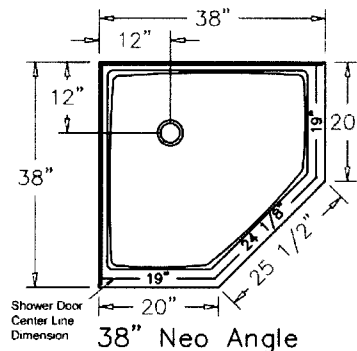

32" x 60" Left Drain Single Threshold
RO-60 1/8"

32" x 60" Right Drain Single Threshold

36" x 36" Single Threshold
RO-36 1/8"

36" Neo Angle

34" x 48" Single Threshold
RO-48 1/8"

38" Neo Angle

32" x 48" Single Threshold
RO-48 1/8"

42" Neo Angle

Threshold Width-3"
Drain size-3 1/4"