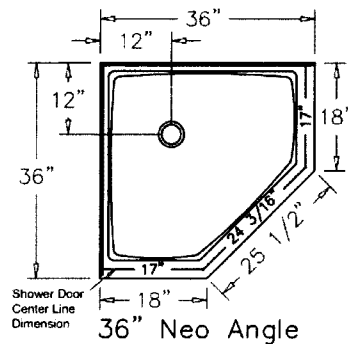

32" x 60" Left Drain Single Threshold
RO-60 1/8"

32" x 60" Right Drain Single Threshold

36" x 36" Single Threshold
RO-36 1/8"

36" Neo Angle

34" x 48" Single Threshold
RO-48 1/8"

38" Neo Angle

32" x 48" Single Threshold
RO-48 1/8"

42" Neo Angle

Threshold Width-3"
Drain size-3 1/4"