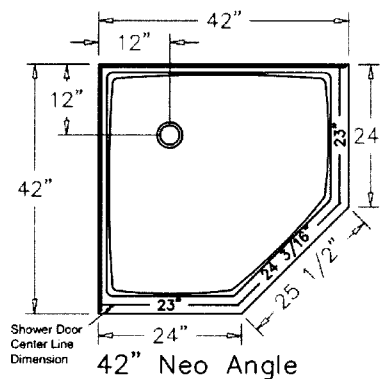

32" x 60" Left Drain Single Threshold
RO-60 1/8"

32" x 60" Right Drain Single Threshold

36" x 36" Single Threshold
RO-36 1/8"

36" Neo Angle

34" x 48" Single Threshold
RO-48 1/8"

38" Neo Angle

32" x 48" Single Threshold
RO-48 1/8"

42" Neo Angle

Threshold Width-3"
Drain size-3 1/4"