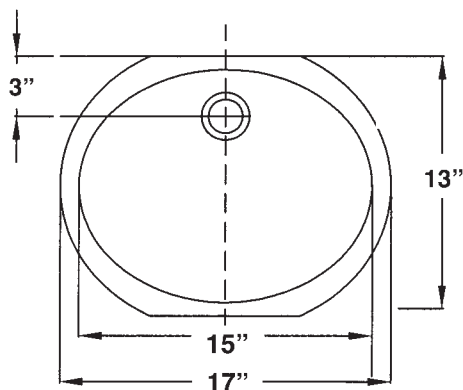

MODEL NUMBER

Color	Model
<input type="checkbox"/> White	40-3773
<input type="checkbox"/> Biscuit	40-3774

NOTES:

Dimensions shown for location of supplies, waste and mounting clips are suggested. Installation instructions supplied with lavatory. Mounting clips included.