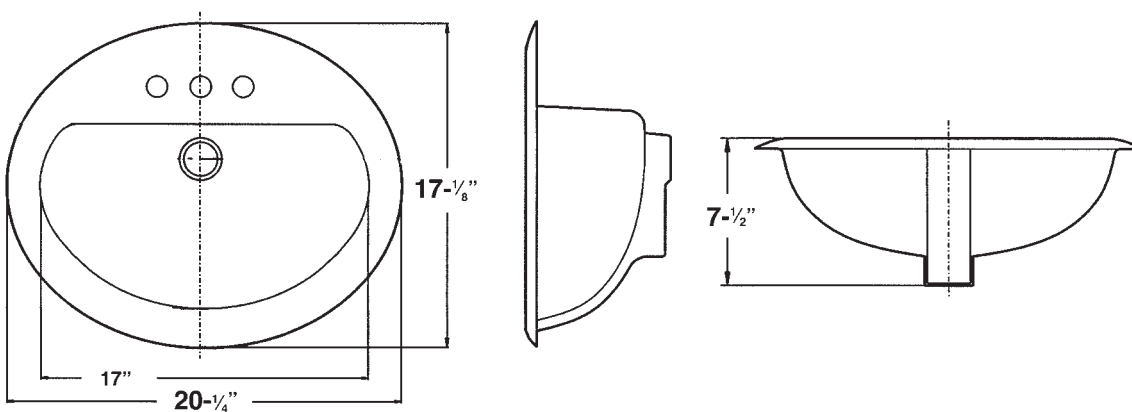

MODEL NUMBER

Color	Model
☐ White	40-3764
☐ Biscuit	40-3765

NOTES:

Dimensions shown for location of supplies, waste and mounting clips are suggested. Installation instructions supplied with lavatory. Mounting clips included.

Provide suitable reinforcement for wall support. These measurements are subject to change or cancellation. No responsibility is assumed for use of superceded or voided pages.