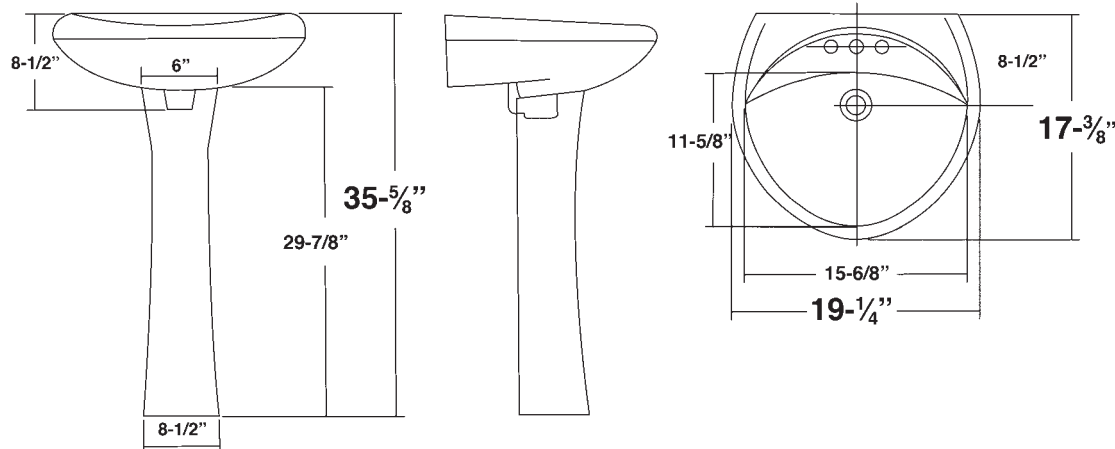

**MADISON PETITE
PEDESTAL LAVATORY
VITREOUS CHINA**

PEDESTAL LAVATORY

FEATURES:

- Vitreous china
- Full luxury comfort height
- Concealed overflow
- Available with 4" centers
- Available in White or Biscuit colors
- Includes K1100 installation kit
- 5 year product warranty

NOTES:

Dimensions shown for location of supplies, waste and mounting clips are suggested. Installation instructions supplied with lavatory. Mounting clips included.

Provide suitable reinforcement for wall support. These measurements are subject to change or cancellation. No responsibility is assumed for use of superceded or voided pages.