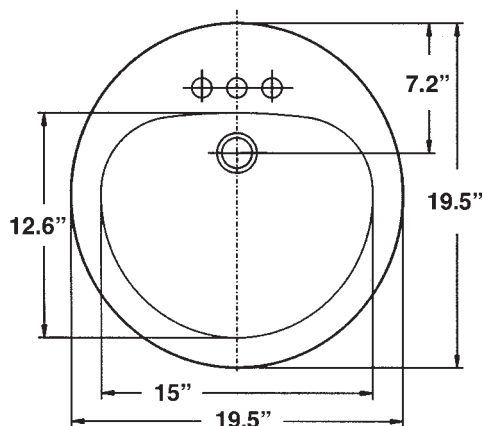

MODEL NUMBER

Color	Model
☐ White	40-3767
☐ Biscuit	40-3768

NOTES:

Dimensions shown for location of supplies, waste and mounting clips are suggested. Installation instructions supplied with lavatory. Mounting clips included.

Provide suitable reinforcement for wall support. These measurements are subject to change or cancellation. No responsibility is assumed for use of superceded or voided pages.