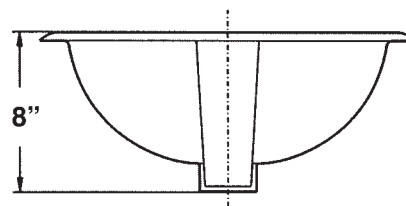

MODEL NUMBER

Color	Model
☐ White	40-3767
☐ Biscuit	40-3768

NOTES:

Dimensions shown for location of supplies, waste and mounting clips are suggested. Installation instructions supplied with lavatory. Mounting clips included.

Provide suitable reinforcement for wall support. These measurements are subject to change or cancellation. No responsibility is assumed for use of superceded or voided pages.