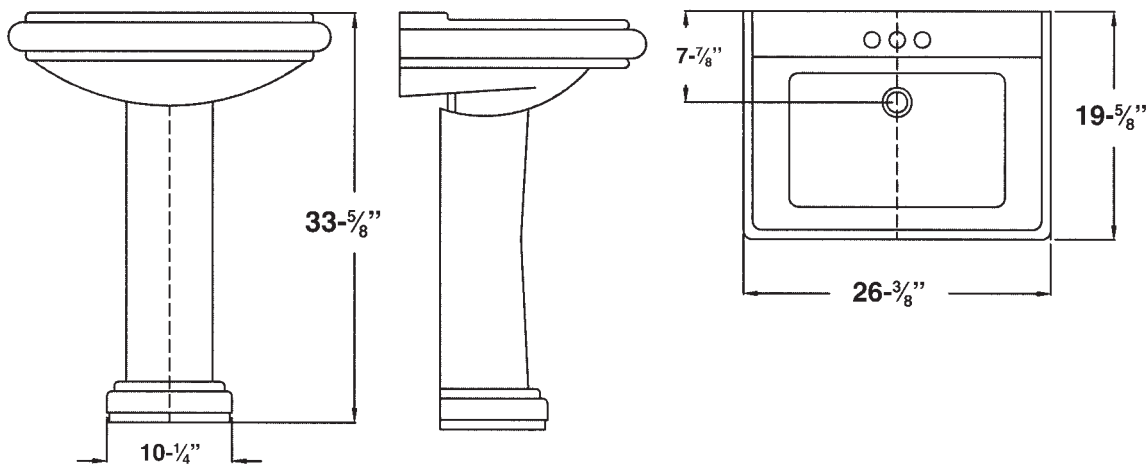

MODEL NUMBER

Color	Lav	Base
☐ White	40-3761	40-3791
☐ Biscuit	40-3762	40-3792

NOTES:

Dimensions shown for location of supplies, waste and mounting clips are suggested. Installation instructions supplied with lavatory. Mounting clips included.

Provide suitable reinforcement for wall support. These measurements are subject to change or cancellation. No responsibility is assumed for use of superceded or voided pages.