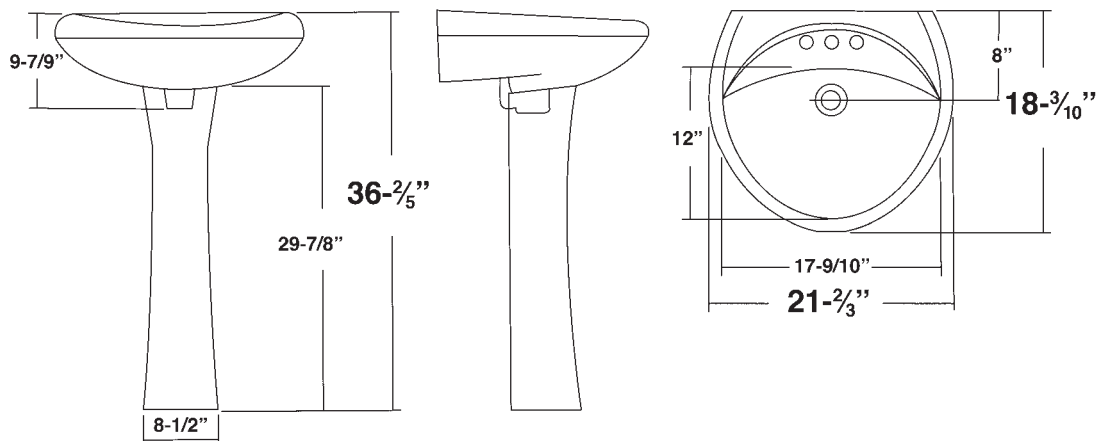

MODEL NUMBER

	Color	Lav	Base
☐	White	40-3755	40-3785
☐	Biscuit	40-3756	40-3786

NOTES:

Dimensions shown for location of supplies, waste and mounting clips are suggested. Installation instructions supplied with lavatory. Mounting clips included.

Provide suitable reinforcement for wall support. These measurements are subject to change or cancellation. No responsibility is assumed for use of superceded or voided pages.