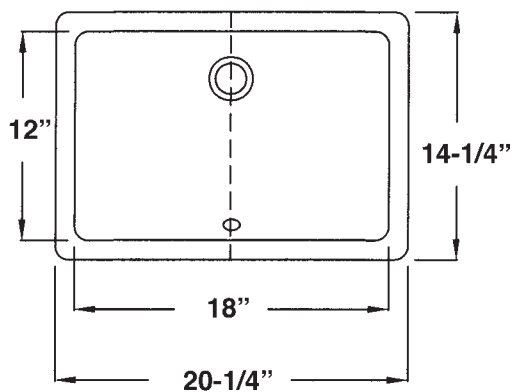

MODEL NUMBER

Color	Model
☐ White	40-3779
☐ Biscuit	40-3780

NOTES:

Dimensions shown for location of supplies, waste and mounting clips are suggested. Installation instructions supplied with lavatory. Mounting clips included.

Provide suitable reinforcement for wall support. These measurements are subject to change or cancellation. No responsibility is assumed for use of superseded or voided pages.