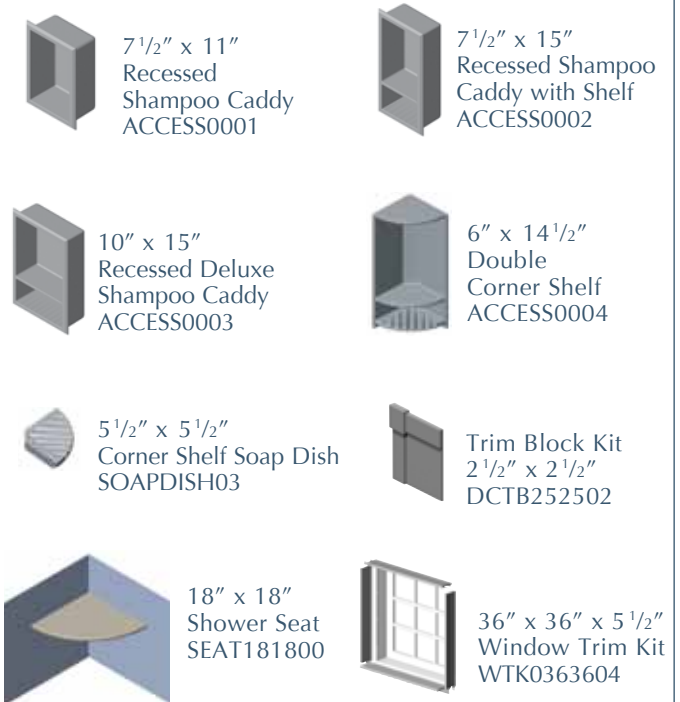

Shelving Accessories

There are five shelving designs you can choose, ranging from a simple single corner shelf to a double wall shelf. These are optional features you can add to any wall package.

Shower Pans

 These kits are well suited for many standard-size tub wall applications.

Please note: Some cutting of panels and use of trim kits may be required to fit necessary dimension.

Shower Wall Kits with Pans

Our Shower Wall Kits with Pans include 1 shower pan, 1 back wall panel, 2 side wall panels, 2 corner coves, trim kit, corner blocks, and a color-coordinated installation kit with color-matched silicone. *Soap dishes and accessories sold separately.*

Don't see your opening size? Contact Transolid Customer Service at (800)-766-2452 for assistance.

Available Components

Shower Pans

Transolid shower pans have a solid surface exterior, with a reinforced composite substrate for more strength and lighter weight. The pans have a ribbed construction underneath to provide increased durability and make installation easy.

Available sizes:

Shelving Accessories

Shower and Tub Walls

Wall panels are 1/4" thick and available in heights of 60," 72," and 96," and can be easily cut for custom installations. Corner covers are included in the kit.