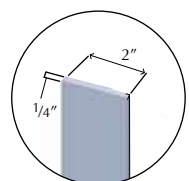

Batten Strip

60" Batten Strip BATN000601
72" Batten Strip BATN000721
96" Batten Strip BATN000961