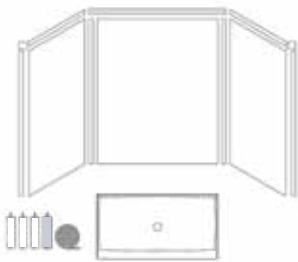

Shower Wall Kits with Pans

Our Shower Wall Kits with Pans include 1 shower pan, 1 back wall panel, 2 side wall panels, 2 corner coves, trim kit, corner blocks, and a color-coordinated installation kit with color-matched silicone. *Soap dishes and accessories sold separately.*

Pan Size	Wall Ht.	Kit #
36" x 36"	72"	SK36367200
	96"	SK36369600
32" x 48"	72"	SK32487200
	96"	SK32489600
34" x 48"	72"	SK34487200
	96"	SK34489600
32" x 60"	72"	SK326072LD
	96"	SK326096LD
Single Threshold		
32" x 60"	72"	SK326072RD
	96"	SK326096RD
Single Threshold		

Pan Size	Wall Ht.	Kit #
36" NEO	72"	SK36NE7200
	96"	SK36NE9600
38" NEO	72"	SK38NE7200
	96"	SK38NE9600
42" NEO	72"	SK42NE7200
	96"	SK42NE9600

Please note: Some cutting of panels and use of trim kits may be required to fit necessary dimension.

Don't see your opening size? Contact Transolid Customer Service at (800)-766-2452 for assistance.