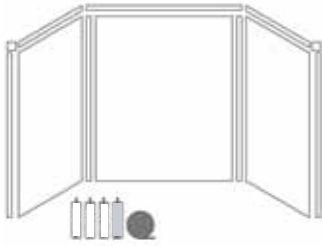

Shelving Accessories

There are five shelving designs you can choose, ranging from a simple single corner shelf to a double wall shelf. These are optional features you can add to any wall package.

Shower Pans

Décor Matrix White (A8)

Décor Matrix Dusk (B0)

Décor Matrix Khaki (B1)

Décor Matrix Sand (B2)

Décor Matrix Summit (B9)

Shower/Tub Wall Kits

*Kit does not include shower pan or tub.

Our Shower/Tub Wall Kits include 1 back wall panel, 2 side wall panels, 2 corner coves, trim kit, corner blocks, and a color-coordinated installation kit with color-matched silicone. *Soap dishes and accessories sold separately.*