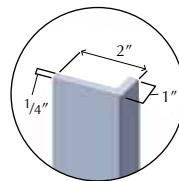

Available sizes:

Shelving Accessories

Shower and Tub Walls

Wall panels are 1/4" thick and available in heights of 60," 72," and 96," and can be easily cut for custom installations. Corner covers are included in the kit.

Available Sizes:

32" x 60"	48" x 72"
32" x 72"	48" x 96"
36" x 72"	60" x 60" - (Actual Size 58 ⁷ / ₈ " x 60")
36" x 96"	60" x 72" - (Actual Size 58 ⁷ / ₈ " x 72")
38" x 72"	60" x 96" - (Actual Size 58 ⁷ / ₈ " x 96")
38" x 96"	

Installation Kits

Corner Covers

60" Covers (2) COVE000602
72" Covers (2) COVE000722
96" Covers (2) COVE000962

Finish Trim

80" Trim (4) TRIM000804
105" Trim (4) TRIM001054

Over-Tile Trim

80" Trim (4) OTTK000804
105" Trim (4) OTTK001054