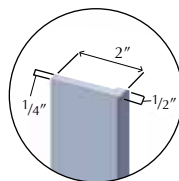

Available sizes:

Shelving Accessories

Shower and Tub Walls

Wall panels are 1/4" thick and available in heights of 60," 72," and 96," and can be easily cut for custom installations. Corner covers are included in the kit.

Available Sizes:

32" x 60"	48" x 72"
32" x 72"	48" x 96"
36" x 72"	60" x 60" - (Actual Size 58 ⁷ / ₈ " x 60")
36" x 96"	60" x 72" - (Actual Size 58 ⁷ / ₈ " x 72")
38" x 72"	60" x 96" - (Actual Size 58 ⁷ / ₈ " x 96")
38" x 96"	

Installation Kits

Corner Covers

60" Covers (2) COVE000602
72" Covers (2) COVE000722
96" Covers (2) COVE000962

Finish Trim

80" Trim (4) TRIM000804
105" Trim (4) TRIM001054

Over-Tile Trim

80" Trim (4) OTTK000804
105" Trim (4) OTTK001054