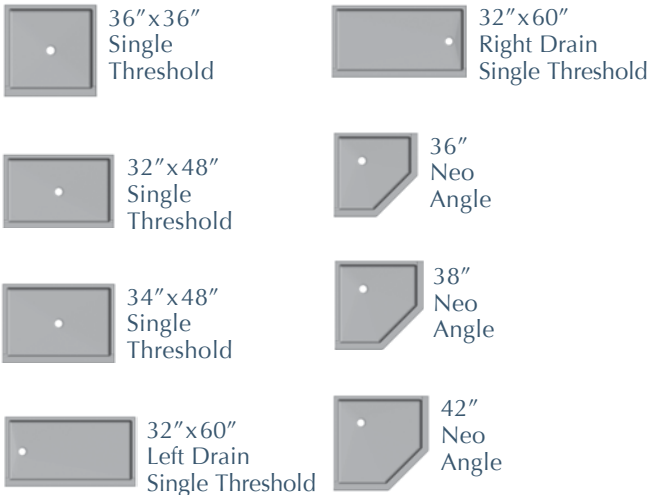

 These kits are well suited for many standard-size tub wall applications.

Please note: Some cutting of panels and use of trim kits may be required to fit necessary dimension.

Shower Wall Kits with Pans

Our Shower Wall Kits with Pans include 1 shower pan, 1 back wall panel, 2 side wall panels, 2 corner coves, trim kit, corner blocks, and a color-coordinated installation kit with color-matched silicone. *Soap dishes and accessories sold separately.*

Pan Size	Wall Ht.	Kit #
36" x 36"	72"	SK36367200
	96"	SK36369600
32" x 48"	72"	SK32487200
	96"	SK32489600
34" x 48"	72"	SK34487200
	96"	SK34489600
32" x 60"	72"	SK326072LD
	96"	SK326096LD
Single Threshold		
32" x 60"	72"	SK326072RD
	96"	SK326096RD
Single Threshold		

Pan Size	Wall Ht.	Kit #
36" NEO	72"	SK36NE7200
	96"	SK36NE9600
38" NEO	72"	SK38NE7200
	96"	SK38NE9600
42" NEO	72"	SK42NE7200
	96"	SK42NE9600

Please note: Some cutting of panels and use of trim kits may be required to fit necessary dimension.

Available sizes:

Shelving Accessories

Shower and Tub Walls

Wall panels are 1/4" thick and available in heights of 60," 72," and 96," and can be easily cut for custom installations. Corner covers are included in the kit.